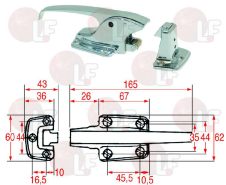

Suitable for:

Suitable for:

3242578 CLOSING STRIKE

3242560 CLOSING STRIKE 620/621

FERMOD 6192623

FERMOD 6358602

3242395 DOOR SHIM FITTING 27/42 mm

3242399 DOOR SHIM FITTING 42/57 mm

FERMOD 6407203

FERMOD 6407803

3242359 DOOR SHIM FITTING 52/72 mm
for lock 920/921

3242360 DOOR SHIM FITTING 69/89 mm
for lock 920/921

FERMOD 6407703

FERMOD 6671803

FERMOD 6676303

3242362 GREEN CAP

FERMOD 15618V-EX

3242369 HANDLE 651
complete with fastening - distance 44-16.5 mm
handle mounting distance 35-44-45.5 mm

3242585 CLOSING CATCH
distance between holes 31 mm

FERMOD 0065101

FERMOD 6001801

3242595 LOCK STRIKE

FERMOD 6001301