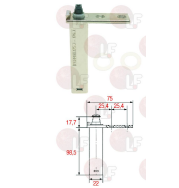

Suitable for:

3053429 HINGE 471 HP WITH RAMP
mounting distance 30 mm

FERMOD 00471HP   FERMOD 471HP

Suitable for:

3053562 HINGE 473 HP WITH RAMP
vertical adjustment
mounting distance 30 mm

FERMOD 00473RVHP

3053400 HINGE 481 HP WITH RAMP
mounting distance 30 mm

FERMOD 00481HP   FERMOD 481   FERMOD 481.HP

3053406 HINGE 546
mounting distance 60-32 mm

FERMOD 0054602   FERMOD 546.02

3053407 HINGE 746
length 170 mm - mounting distance 144-34 mm

FERMOD 0074602

3053409 HINGE 758 WITH RAMP AND SPRING LH
length 262 mm
mounting distance 232-45 mm

FERMOD 758.02

3053408 HINGE 758 WITH RAMP AND SPRING RH
length 262 mm
mounting distance 232-45 mm

FERMOD 758.02

3053499 LONG PIN HINGE FERMOD 176
with square pin 8 mm

FERMOD 6108001IT

3053559 PAINTED HINGE 446
mounting distance 32-16 mm

FERMOD 0044602   FERMOD 446.02

3053560 PAINTED HINGE 456 WITH RAMP
mounting distance 32-16 mm

FERMOD 0045602   FERMOD 456.02