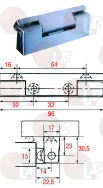

FERMOD 0040121

FERMOD 401.21

3053386 CHROME PLATED HINGE 402
length 96 mm - mounting distance 64-32 mm