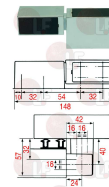

FERMOD 0045602   FERMOD 456.02