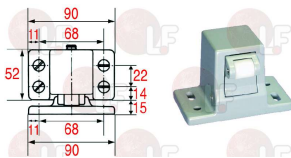

3242554 SUPPLEMENTARY LOCK 90x52 mm

FERMOD 64136

FERMOD 6413802

3242549 3-POINT RH CATCH 1926 WITH KEY

3242557 STRIKE

- including:
- 1 external handle
- 2 blocks
- 2 strike blocks
- 1 internal hooking button