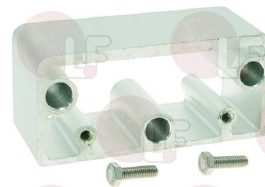

## Handles

**3242386 CATCH RH-LH WITHOUT LOCK 880 CR**  
 straight handle  
 length 205x28 mm  
 mounting distance 104 mm  
 aggancio regolabile interasse 31 mm

FERMOD 880.01

**3242545 CATCH WITHOUT STRIKE 921HP**

**3242546 SEAL FOR LOCK 50 mm**

FERMOD CALE50.02

FERMOD SHIM50.02

FERMOD 6127991

**3242568 STRIKE HP FOR DOOR THICKNESS 27/42 mm for 921HP**

FERMOD 6407200

**3242561 STRIKE HP FOR DOOR THICKNESS 52/72 mm for 921HP**  
 with micro switch in the strike  
 allowing to control:  
 open/closed door indicator  
 opening/closing operation count  
 alarm disconnection  
 evaporators and ventilators stop  
 Operating voltages 12 V (10 A) - 24 V (5A)  
 with cable 1500 mm