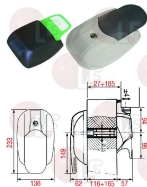

FERMOD 00431XX066

3242752 CATCH 431 WITH LOCK
with internal safety handle
door thickness from 116 to 165 mm