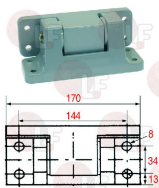

**3053407 HINGE 746**  
length 170 mm - mounting distance 144-34 mm

FERMOD 0074602

**3053409 HINGE 758 WITH RAMP AND SPRING LH**  
length 262 mm  
mounting distance 232-45 mm

FERMOD 758.02

**3053408 HINGE 758 WITH RAMP AND SPRING RH**  
length 262 mm  
mounting distance 232-45 mm