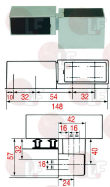

FERMOD 6108001IT

3053559 PAINTED HINGE 446
mounting distance 32-16 mm

FERMOD 0044602   FERMOD 446.02

3053560 PAINTED HINGE 456 WITH RAMP
mounting distance 32-16 mm