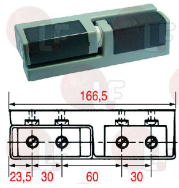

FERMOD 00481HP   FERMOD 481   FERMOD 481.HP

3053406 HINGE 546
mounting distance 60-32 mm