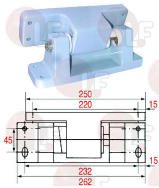

**3053407 HINGE 746**  
length 170 mm - mounting distance 144-34 mm

FERMOD 0074602

**3053409 HINGE 758 WITH RAMP AND SPRING LH**  
length 262 mm  
mounting distance 232-45 mm

FERMOD 758.02

**3053408 HINGE 758 WITH RAMP AND SPRING RH**  
length 262 mm  
mounting distance 232-45 mm