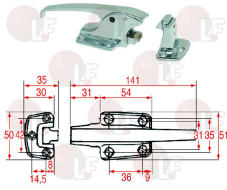

Suitable for:

FERMOD

3242370 HANDLE 652

complete with fastening - distance 42-14.5 mm
handle mounting distance 31-35-36 mm