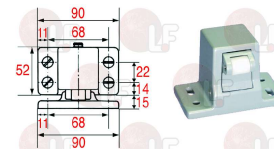

3242554 SUPPLEMENTARY LOCK 90x52 mm