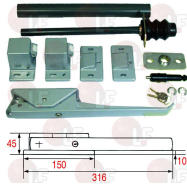

FERMOD 1221.02

FERMOD 10335

FERMOD 1033602