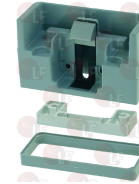

FERMOD 6358602

**3242395 DOOR SHIM FITTING 27/42 mm**

**3242399 DOOR SHIM FITTING 42/57 mm**

FERMOD 6407203

FERMOD 6407803

**3242359 DOOR SHIM FITTING 52/72 mm**  
for lock 920/921

**3242360 DOOR SHIM FITTING 69/89 mm**  
for lock 920/921