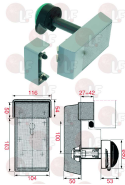

Suitable for:

3242348 LOCKING HANDLE 620
without key lock
213x104xh50 mm