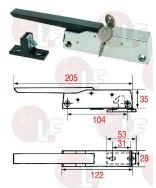

## Handles

**3242386 CATCH RH-LH WITHOUT LOCK 880 CR**  
 straight handle  
 length 205x28 mm  
 mounting distance 104 mm  
 aggancio regolabile interasse 31 mm

FERMOD 880.01

**3242545 CATCH WITHOUT STRIKE 921HP**

FERMOD SHIM40.02

FERMOD 6119702

**3242355 RH LOCK 1220 WITH 3 POINTS**  
1 external handle  
2 locks and 2 lock clamps

FERMOD 1220.02

**3242554 SUPPLEMENTARY LOCK 90x52 mm**

FERMOD 64136

FERMOD 6413802

**3242583 RH-LH CATCH WITH LOCK 885 CR**  
straight handgrip  
length 206x28 mm  
mounting distance 104 mm  
aggancio regolabile interasse 31 mm

FERMOD 0088501

FERMOD 885.01

**3242584 RH-LH CATCH WITH LOCK 885 CR HP**  
straight handgrip  
length 206x28 mm  
mounting distance 104 mm  
aggancio regolabile interasse 31 mm

FERMOD 885.HP

**3242582 RH-LH CATCH WITH LOCK 885 PV**  
straight handgrip - black plastic made  
length 206x28 mm  
mounting distance 104 mm  
aggancio regolabile interasse 31 mm