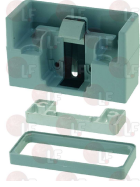

FERMOD 6407203

**3242399 DOOR SHIM FITTING 42/57 mm**

FERMOD 6407803

**3242359 DOOR SHIM FITTING 52/72 mm**  
for lock 920/921

FERMOD 6407703

Suitable for:

**3242360 DOOR SHIM FITTING 69/89 mm**  
for lock 920/921