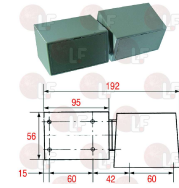

FERMOD 0054602   FERMOD 546.02

3053407 HINGE 746
length 170 mm - mounting distance 144-34 mm