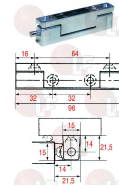

Hinges, catches and accessories

3053388 CHROME PLATED HINGE 306
length 96 mm - mounting distance 38 mm

FERMOD 0030601DET

FERMOD 306.01

3053389 CHROME PLATED HINGE 308
length 120 mm - mounting distance 50 mm

FERMOD 0030801

FERMOD 308.01

3053363 CHROME PLATED HINGE 309
length 130 mm - mounting distance 50 mm

FERMOD 0030901

FERMOD 309.01

3053390 CHROME PLATED HINGE 360
length 140 mm - mounting distance 30-35 mm
for door thickness from 27 mm gasket included

FERMOD 0036001

FERMOD 360.01

3053391 CHROME PLATED HINGE 361
length 140 mm - mounting distance 30-35 mm
for door thickness from 37 mm gasket included

FERMOD 0036101

FERMOD 361.01

3053384 CHROME PLATED HINGE 401
length 96 mm - mounting distance 64-32 mm

FERMOD 0040121

FERMOD 401.21

3053386 CHROME PLATED HINGE 402
length 96 mm - mounting distance 64-32 mm

FERMOD 0040221

FERMOD 402.21

3053561 CHROME PLATED HINGE 456 WITH RAMP
mounting distance 32-16 mm

FERMOD 0045601

3053399 CHROME PLATED HINGE 525
length 134 mm - mounting distance 30.5 mm

FERMOD 0052501

FERMOD 525.01

3053401 CHROME PLATED HINGE 525
length 134 mm - mounting distance 30.5 mm
with brass bushings

FERMOD 0052501LAI

FERMOD 525.01.LAI