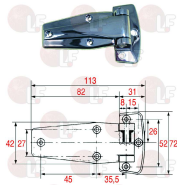

FERMOD

3053392 CHROME PLATED HINGE 710
length 113 mm