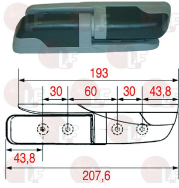

**3053430 HINGE 1371 WITH RAMP**  
mounting distance 50 mm

FERMOD 1371

Suitable for:

**3053429 HINGE 471 HP WITH RAMP**  
mounting distance 30 mm

FERMOD 00471HP      FERMOD 471HP

Suitable for:

**3053562 HINGE 473 HP WITH RAMP**  
vertical adjustment  
mounting distance 30 mm