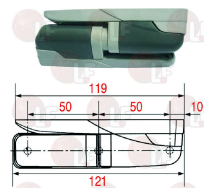

FERMOD 01370

3053430 HINGE 1371 WITH RAMP
mounting distance 50 mm