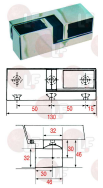

Hinges, catches and accessories

3053388 CHROME PLATED HINGE 306
length 96 mm - mounting distance 38 mm

FERMOD 0030601DET

FERMOD 306.01

3053389 CHROME PLATED HINGE 308
length 120 mm - mounting distance 50 mm

FERMOD 0030801

FERMOD 308.01

3053363 CHROME PLATED HINGE 309
length 130 mm - mounting distance 50 mm

FERMOD 0030901

FERMOD 309.01

3053390 CHROME PLATED HINGE 360
length 140 mm - mounting distance 30-35 mm
for door thickness from 27 mm gasket included

FERMOD 0036001

FERMOD 360.01

3053391 CHROME PLATED HINGE 361
length 140 mm - mounting distance 30-35 mm
for door thickness from 37 mm gasket included

FERMOD 0036101

FERMOD 361.01

3053384 CHROME PLATED HINGE 401
length 96 mm - mounting distance 64-32 mm

FERMOD 0040121

FERMOD 401.21

3053386 CHROME PLATED HINGE 402
length 96 mm - mounting distance 64-32 mm

FERMOD 0040221

FERMOD 402.21

3053561 CHROME PLATED HINGE 456 WITH RAMP
mounting distance 32-16 mm

FERMOD 0045601

3053399 CHROME PLATED HINGE 525
length 134 mm - mounting distance 30.5 mm

FERMOD 0052501

FERMOD 525.01

3053401 CHROME PLATED HINGE 525
length 134 mm - mounting distance 30.5 mm
with brass bushings

FERMOD 0052501LAI

FERMOD 525.01.LAI