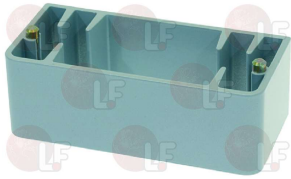

FERMOD CALE-30.02

FERMOD SHIM30.02

FERMOD 6119602

3242398 SHIM 40 mm
for door thickness 67/80 mm

FERMOD CALE-40.02

FERMOD SHIM40.02

FERMOD 6119702

3242557 STRIKE