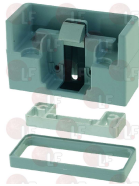

FERMOD 6407803

3242360 DOOR SHIM FITTING 69/89 mm
for lock 920/921