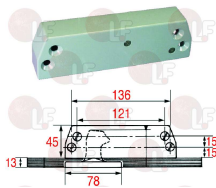

3242551 SUPPLEMENTARY LOCK mounting distance 121-136 mm

FERMOD 6303602

3242553 3-POINT RH CATCH 1221 WITH KEY

3242562 STRIKE FOR SUPPLEMENTARY LOCK

- including:
- 1 external handle
- 2 blocks
- 2 strike blocks
- 1 internal hooking button