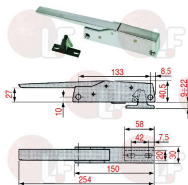

3242946 RH/LH LOCKING HANDLE W/OUT KEYLOCK 790CR

straight handle
base length 254x30 mm
distance between holes 133 mm
adjustable catch between 9 and 22 mm