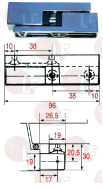

Hinges, catches and accessories

3053388 CHROME PLATED HINGE 306
length 96 mm - mounting distance 38 mm