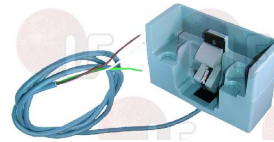

FERMOD 6407800

Suitable for:

**3242574 STRIKE HP FOR DOOR THICKNESS 44/60 mm**

FERMOD 667200

FERMOD 667200-10

Suitable for:

**3242561 STRIKE HP FOR DOOR THICKNESS 52/72 mm**  
 for 921HP  
 with micro switch in the strike  
 allowing to control:  
 open/closed door indicator  
 opening/closing operation count  
 alarm disconnection  
 evaporators and ventilators stop  
 Operating voltages 12 V (10 A) - 24 V (5A)  
 with cable 1500 mm