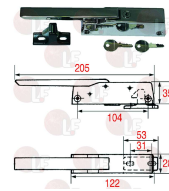

## Handles

**3242386 CATCH RH-LH WITHOUT LOCK 880 CR**  
 straight handle  
 length 205x28 mm  
 mounting distance 104 mm  
 aggancio regolabile interasse 31 mm

FERMOD 880.01

**3242545 CATCH WITHOUT STRIKE 921HP**

FERMOD SHIM40.02

FERMOD 6119702

**3242355 RH LOCK 1220 WITH 3 POINTS**  
1 external handle  
2 locks and 2 lock clamps

FERMOD 1220.02

**3242554 SUPPLEMENTARY LOCK 90x52 mm**

FERMOD 64136

FERMOD 6413802

**3242583 RH-LH CATCH WITH LOCK 885 CR**  
straight handgrip  
length 206x28 mm  
mounting distance 104 mm  
aggancio regolabile interasse 31 mm

FERMOD 0088501

FERMOD 885.01

**3242584 RH-LH CATCH WITH LOCK 885 CR HP**  
straight handgrip  
length 206x28 mm  
mounting distance 104 mm  
aggancio regolabile interasse 31 mm

FERMOD 885.HP

**3242582 RH-LH CATCH WITH LOCK 885 PV**  
straight handgrip - black plastic made  
length 206x28 mm  
mounting distance 104 mm  
aggancio regolabile interasse 31 mm