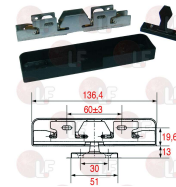

# FERMOD

Suitable for:

**3242569 STRIKE HP FOR DOOR THICKNESS 69/89 mm**  
for 921HP

FERMOD 6676300

**3242558 CATCH 158**  
complete with strike and cap

FERMOD 00158XX

FERMOD 158

**3242751 CATCH 431 WITH LOCK**  
with internal safety handle  
door thickness from 67 to 115 mm