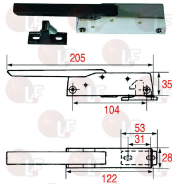

3242581 RH-LH CATCH WITHOUT LOCK 880 PV

straight handgrip - black plastic made
length 206x28 mm
mounting distance 104 mm
aggancio regolabile interasse 31 mm

FERMOD 00880PV

FERMOD 880.PV