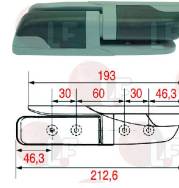

**3053430 HINGE 1371 WITH RAMP**  
mounting distance 50 mm

FERMOD 1371

Suitable for:

**3053429 HINGE 471 HP WITH RAMP**  
mounting distance 30 mm

FERMOD 00471HP      FERMOD 471HP

Suitable for:

**3053562 HINGE 473 HP WITH RAMP**  
vertical adjustment  
mounting distance 30 mm