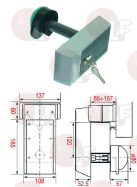

## Handles

**3242386 CATCH RH-LH WITHOUT LOCK 880 CR**  
 straight handle  
 length 205x28 mm  
 mounting distance 104 mm  
 aggancio regolabile interasse 31 mm

FERMOD 880.01

**3242545 CATCH WITHOUT STRIKE 921HP**