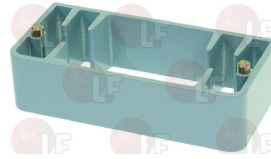

FERMOD CALE-15.02

FERMOD SHIM15.02

FERMOD 6119502

Suitable for:

3242397 SHIM 30 mm
for door thickness 57/72 mm