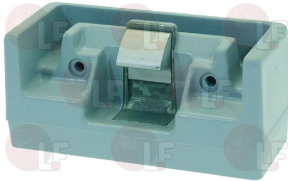

FERMOD 6407203

3242399 DOOR SHIM FITTING 42/57 mm