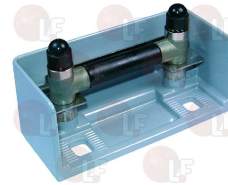

FERMOD 0062002120

FERMOD 620.02

3242560 CLOSING STRIKE 620/621