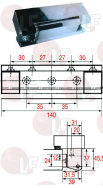

FERMOD 0036001

FERMOD 360.01

3053391 CHROME PLATED HINGE 361
length 140 mm - mounting distance 30-35 mm
for door thickness from 37 mm gasket included

FERMOD 0036101

FERMOD 361.01

3053384 CHROME PLATED HINGE 401
length 96 mm - mounting distance 64-32 mm