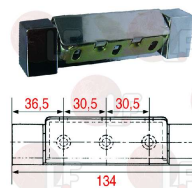

FERMOD 0045601

**3053399 CHROME PLATED HINGE 525**  
length 134 mm - mounting distance 30.5 mm

FERMOD 0052501

FERMOD 525.01

**3053401 CHROME PLATED HINGE 525**  
length 134 mm - mounting distance 30.5 mm  
with brass bushings