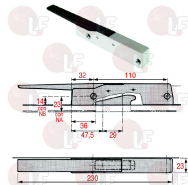

## 3242960 RH-LH DOOR HANDLE W/OUT KEY LOCK 1825

distance between holes 158 mm  
plate dimensions 181x33 mm

FERMOD 01825

## 3242921 RH-LH LOCKING HANDLE W/OUT KEYLOCK 560CR

length 230 mm - mounting distance 110 mm  
lunghezza base 150x23x30h mm  
interasse 110 mm

FERMOD 005602114

FERMOD 560.21