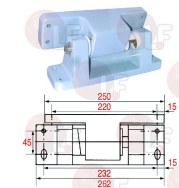

**3053407 HINGE 746**  
length 170 mm - mounting distance 144-34 mm

FERMOD 0074602

**3053409 HINGE 758 WITH RAMP AND SPRING LH**  
length 262 mm  
mounting distance 232-45 mm

FERMOD 758.02

**3053408 HINGE 758 WITH RAMP AND SPRING RH**  
length 262 mm  
mounting distance 232-45 mm