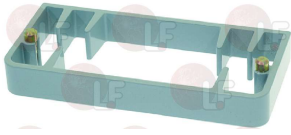

FERMOD

Suitable for:

3242396 SHIM 15 mm
for door thickness 42/57 mm