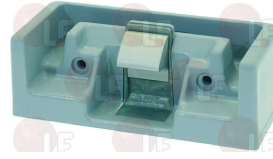

## 3242595 LOCK STRIKE

FERMOD 6001301

Suitable for:

**3242358 LOCKING HANDLE WITHOUT CLAMP 921**  
with key lock  
245x108xh52 mm

FERMOD 70921XX120

FERMOD 921

Suitable for:

**3242395 DOOR SHIM FITTING 27/42 mm**