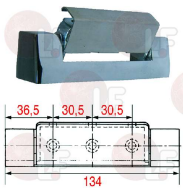

Hinges, catches and accessories

3053388 CHROME PLATED HINGE 306
length 96 mm - mounting distance 38 mm

FERMOD 0030601DET

FERMOD 306.01

3053389 CHROME PLATED HINGE 308
length 120 mm - mounting distance 50 mm

FERMOD 0030801

FERMOD 308.01

3053363 CHROME PLATED HINGE 309
length 130 mm - mounting distance 50 mm

FERMOD 0030901

FERMOD 309.01

3053390 CHROME PLATED HINGE 360
length 140 mm - mounting distance 30-35 mm
for door thickness from 27 mm gasket included

FERMOD 0036001

FERMOD 360.01

3053391 CHROME PLATED HINGE 361
length 140 mm - mounting distance 30-35 mm
for door thickness from 37 mm gasket included

FERMOD 0036101

FERMOD 361.01

3053384 CHROME PLATED HINGE 401
length 96 mm - mounting distance 64-32 mm

FERMOD 0040121

FERMOD 401.21

3053386 CHROME PLATED HINGE 402
length 96 mm - mounting distance 64-32 mm

FERMOD 0040221

FERMOD 402.21

3053561 CHROME PLATED HINGE 456 WITH RAMP
mounting distance 32-16 mm

FERMOD 0045601

3053399 CHROME PLATED HINGE 525
length 134 mm - mounting distance 30.5 mm

FERMOD 0052501

FERMOD 525.01

3053401 CHROME PLATED HINGE 525
length 134 mm - mounting distance 30.5 mm
with brass bushings

FERMOD 0052501LAI

FERMOD 525.01.LAI