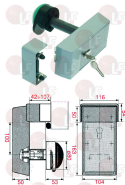

FERMOD CALE-40.02

FERMOD SHIM40.02

FERMOD 6119702

3242349 LOCKING HANDLE 621 WITH KEY LOCK
213x104xh50 mm