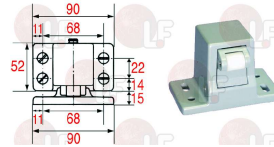

Suitable for:

3242396 SHIM 15 mm
for door thickness 42/57 mm

FERMOD CALE-15.02

FERMOD SHIM15.02

FERMOD

Suitable for:

3242397 SHIM 30 mm
for door thickness 57/72 mm

FERMOD CALE-30.02

FERMOD SHIM30.02

FERMOD 6119602

3242398 SHIM 40 mm
for door thickness 67/80 mm

FERMOD CALE-40.02

FERMOD SHIM40.02

FERMOD 6119702

3242355 RH LOCK 1220 WITH 3 POINTS
1 external handle
2 locks and 2 lock clamps

FERMOD 1220.02

3242554 SUPPLEMENTARY LOCK 90x52 mm

FERMOD 64136

FERMOD 6413802

3242583 RH-LH CATCH WITH LOCK 885 CR
straight handgrip
length 206x28 mm
mounting distance 104 mm
aggancio regolabile interasse 31 mm

FERMOD 0088501

FERMOD 885.01

3242584 RH-LH CATCH WITH LOCK 885 CR HP
straight handgrip
length 206x28 mm
mounting distance 104 mm
aggancio regolabile interasse 31 mm

FERMOD 885.HP

3242582 RH-LH CATCH WITH LOCK 885 PV
straight handgrip - black plastic made
length 206x28 mm
mounting distance 104 mm
aggancio regolabile interasse 31 mm

FERMOD 00885.PV

FERMOD 885.PV