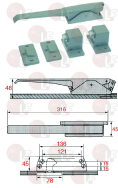

FERMOD 1220.02

3242554 SUPPLEMENTARY LOCK 90x52 mm