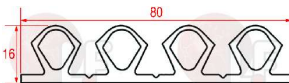

FERMOD 00502NR400

FERMOD 502