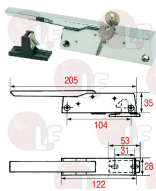

## Handles

**3242386 CATCH RH-LH WITHOUT LOCK 880 CR**  
 straight handle  
 length 205x28 mm  
 mounting distance 104 mm  
 aggancio regolabile interasse 31 mm

FERMOD 880.01

**3242545 CATCH WITHOUT STRIKE 921HP**

FERMOD SHIM40.02

FERMOD 6119702

**3242355 RH LOCK 1220 WITH 3 POINTS**  
1 external handle  
2 locks and 2 lock clamps

FERMOD 1220.02

**3242554 SUPPLEMENTARY LOCK 90x52 mm**

FERMOD 64136

FERMOD 6413802

**3242583 RH-LH CATCH WITH LOCK 885 CR**  
straight handgrip  
length 206x28 mm  
mounting distance 104 mm  
aggancio regolabile interasse 31 mm