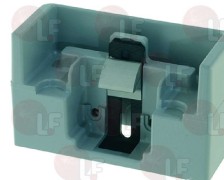

FERMOD 6407803

3242359 DOOR SHIM FITTING 52/72 mm
for lock 920/921