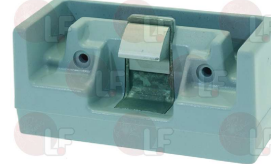

FERMOD 6192623

FERMOD 6358602

3242395 DOOR SHIM FITTING 27/42 mm

3242399 DOOR SHIM FITTING 42/57 mm