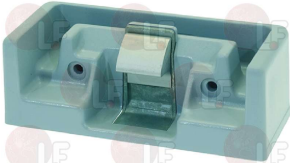

FERMOD 6192623

FERMOD 6358602

3242395 DOOR SHIM FITTING 27/42 mm

3242399 DOOR SHIM FITTING 42/57 mm