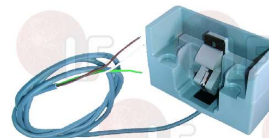

**3242546 SEAL FOR LOCK 50 mm**

FERMOD CALE50.02

FERMOD SHIM50.02

FERMOD 6127991

**3242568 STRIKE HP FOR DOOR THICKNESS 27/42 mm for 921HP**

FERMOD 6407200

**3242561 STRIKE HP FOR DOOR THICKNESS 52/72 mm for 921HP**  
 with micro switch in the strike  
 allowing to control:  
 open/closed door indicator  
 opening/closing operation count  
 alarm disconnection  
 evaporators and ventilators stop  
 Operating voltages 12 V (10 A) - 24 V (5A)  
 with cable 1500 mm