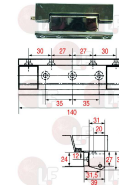

FERMOD 0030901

FERMOD 309.01

3053390 CHROME PLATED HINGE 360
length 140 mm - mounting distance 30-35 mm
for door thickness from 27 mm gasket included