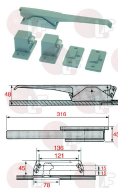

3242356 LH LOCK 1220 WITH 3 POINTS

1 external handle
2 locks and 2 lock clamps