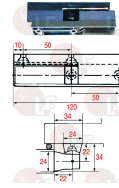

## Hinges, catches and accessories

**3053388 CHROME PLATED HINGE 306**  
length 96 mm - mounting distance 38 mm

FERMOD 0030601DET

FERMOD 306.01

**3053389 CHROME PLATED HINGE 308**  
length 120 mm - mounting distance 50 mm