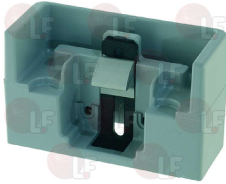

FERMOD 6358602

**3242395 DOOR SHIM FITTING 27/42 mm**

**3242399 DOOR SHIM FITTING 42/57 mm**

FERMOD 6407203

FERMOD 6407803

**3242359 DOOR SHIM FITTING 52/72 mm**  
for lock 920/921

**3242360 DOOR SHIM FITTING 69/89 mm**  
for lock 920/921