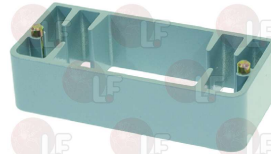

FERMOD

Suitable for:

3242397 SHIM 30 mm
for door thickness 57/72 mm

FERMOD CALE-30.02

FERMOD SHIM30.02

FERMOD 6119602

3242398 SHIM 40 mm
for door thickness 67/80 mm