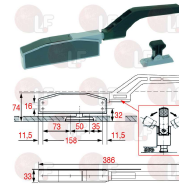

3242960 RH-LH DOOR HANDLE W/OUT KEY LOCK 1825

distance between holes 158 mm
plate dimensions 181x33 mm

FERMOD 01825