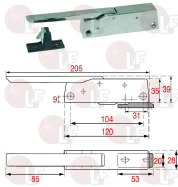

## Handles

**3242386 CATCH RH-LH WITHOUT LOCK 880 CR**  
 straight handle  
 length 205x28 mm  
 mounting distance 104 mm  
 aggancio regolabile interasse 31 mm

FERMOD 880.01

**3242545 CATCH WITHOUT STRIKE 921HP**