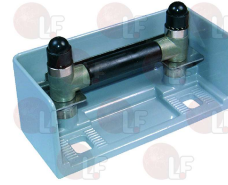

Suitable for:

Suitable for:

3242578 CLOSING STRIKE

3242560 CLOSING STRIKE 620/621