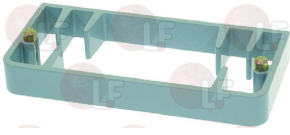

Suitable for:

3242396 SHIM 15 mm
for door thickness 42/57 mm

FERMOD CALE-15.02

FERMOD SHIM15.02