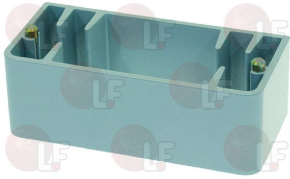

FERMOD CALE-40.02

FERMOD SHIM40.02

FERMOD 6119702

3242355 RH LOCK 1220 WITH 3 POINTS
1 external handle
2 locks and 2 lock clamps